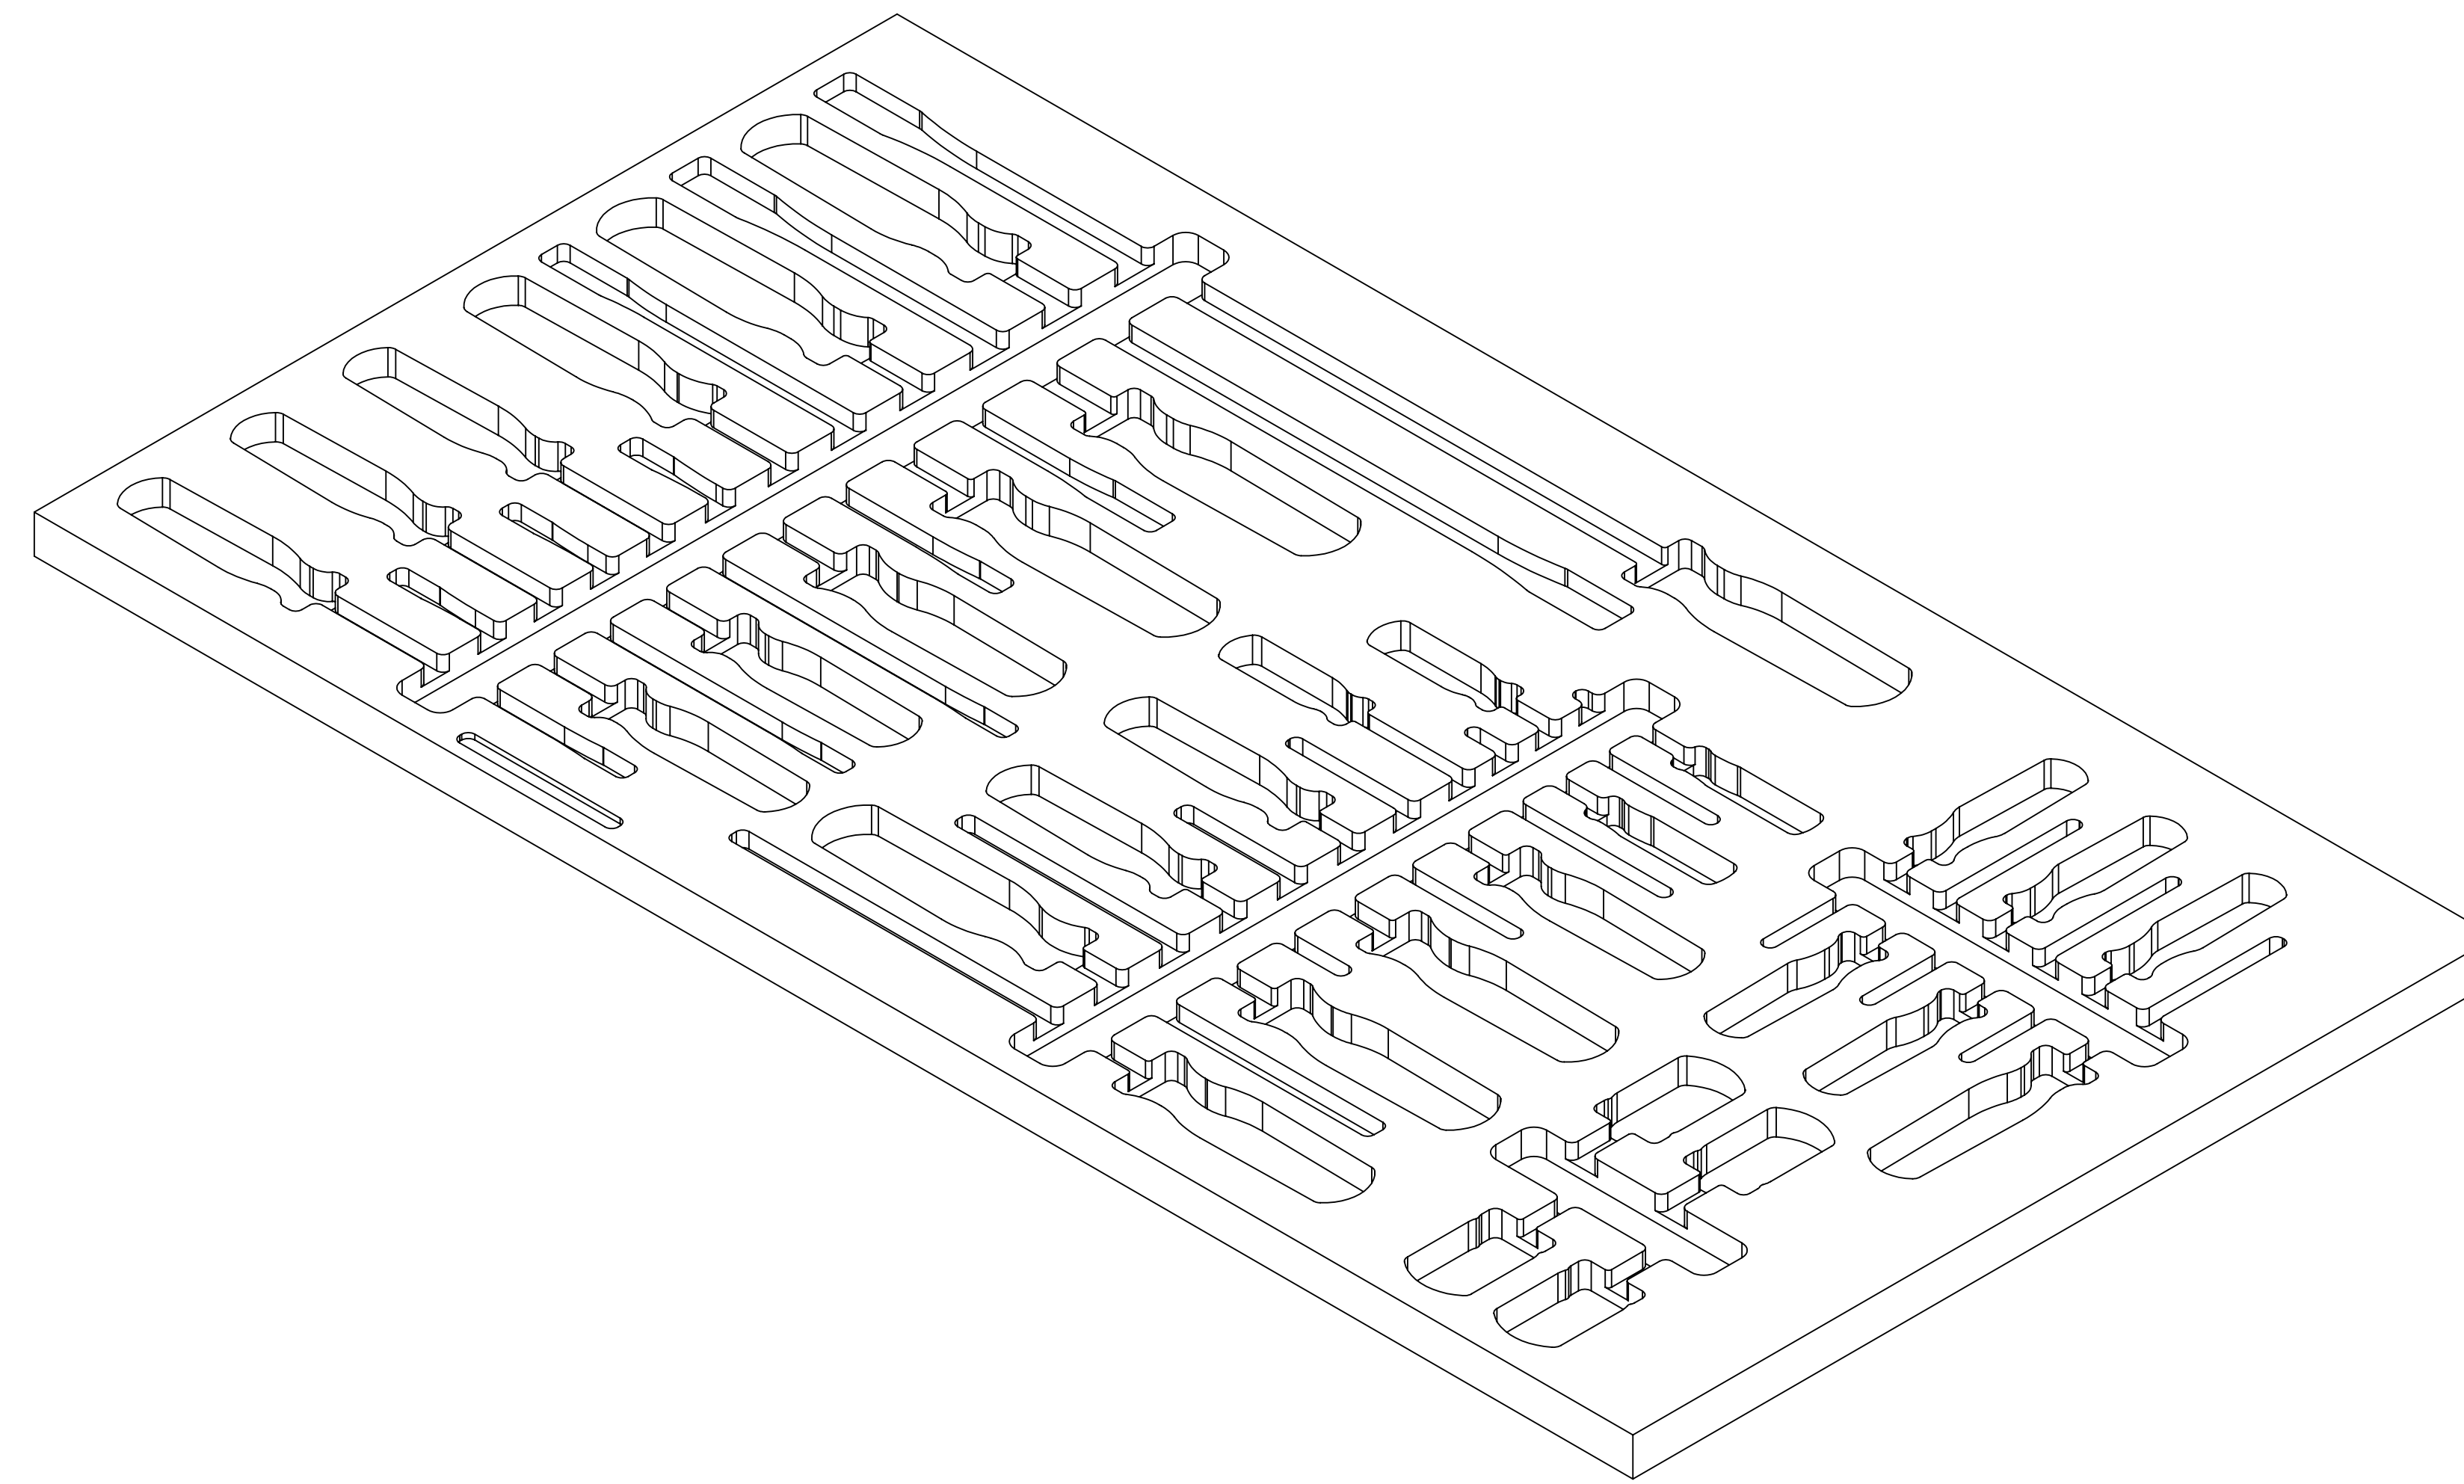

PART NUMBER **F-05312-R**

Print on Letter at 100%

1.00
IN

1.00 IN

PAGE KEY

X									
---	--	--	--	--	--	--	--	--	--

DATE CREATED

09 AUG 2023

PART NUMBER

F-05312-R

Print on Letter at 100%

1.00
IN

1.00 IN

PAGE KEY

DATE CREATED

09 AUG 2023

PART NUMBER

F-05312-R

1.00 IN

1.00 IN

PAGE KEY

Print on Letter at 100%

DATE CREATED

09 AUG 2023