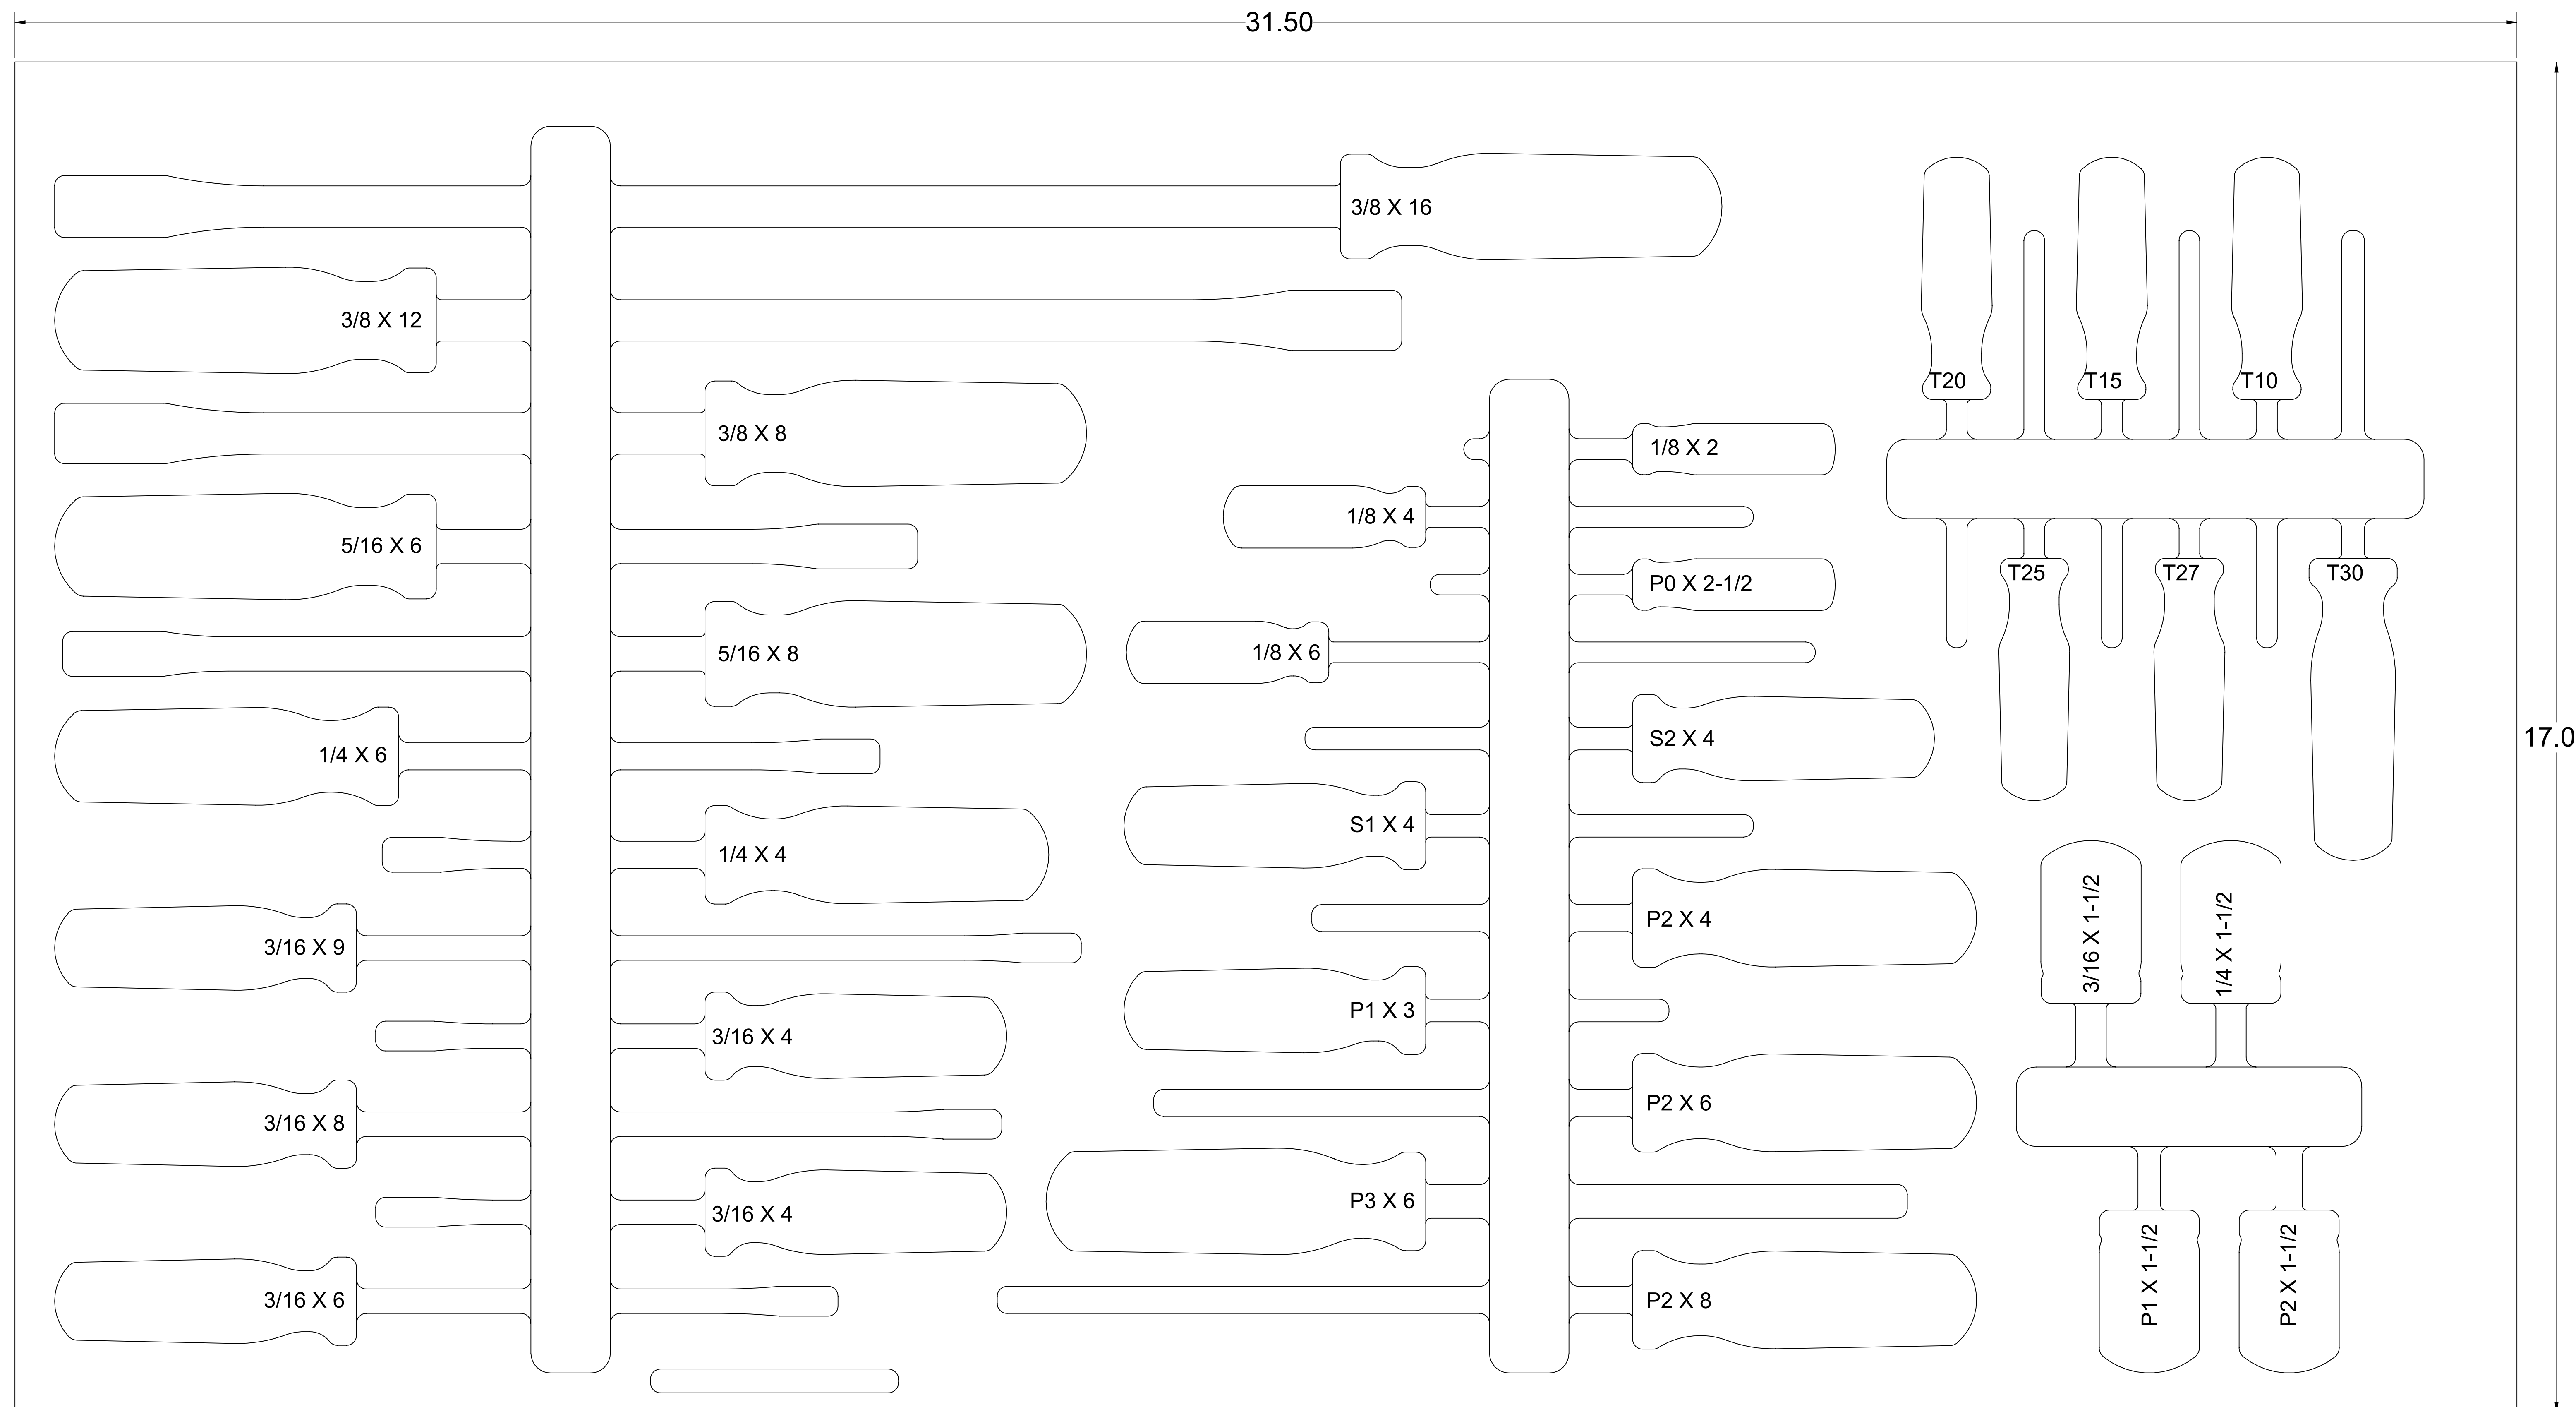

PRINTING INSTRUCTIONS

We recommend printing at full-scale to check the fit with your tools before ordering.

Option 1: Print this page full-scale on a large-format printer (E-Size, 44 inches X 34 inches).

PART NUMBER **F-05312-R**

Print on Letter at 100%

1.00
IN

1.00 IN

PAGE KEY

X									
---	--	--	--	--	--	--	--	--	--

DATE CREATED

09 AUG 2023

PART NUMBER

F-05312-R

Print on Letter at 100%

1.00
IN

1.00 IN

PAGE KEY

DATE CREATED

09 AUG 2023

PART NUMBER

F-05312-R

1.00 IN

1.00 IN

PAGE KEY

Print on Letter at 100%

DATE CREATED

09 AUG 2023