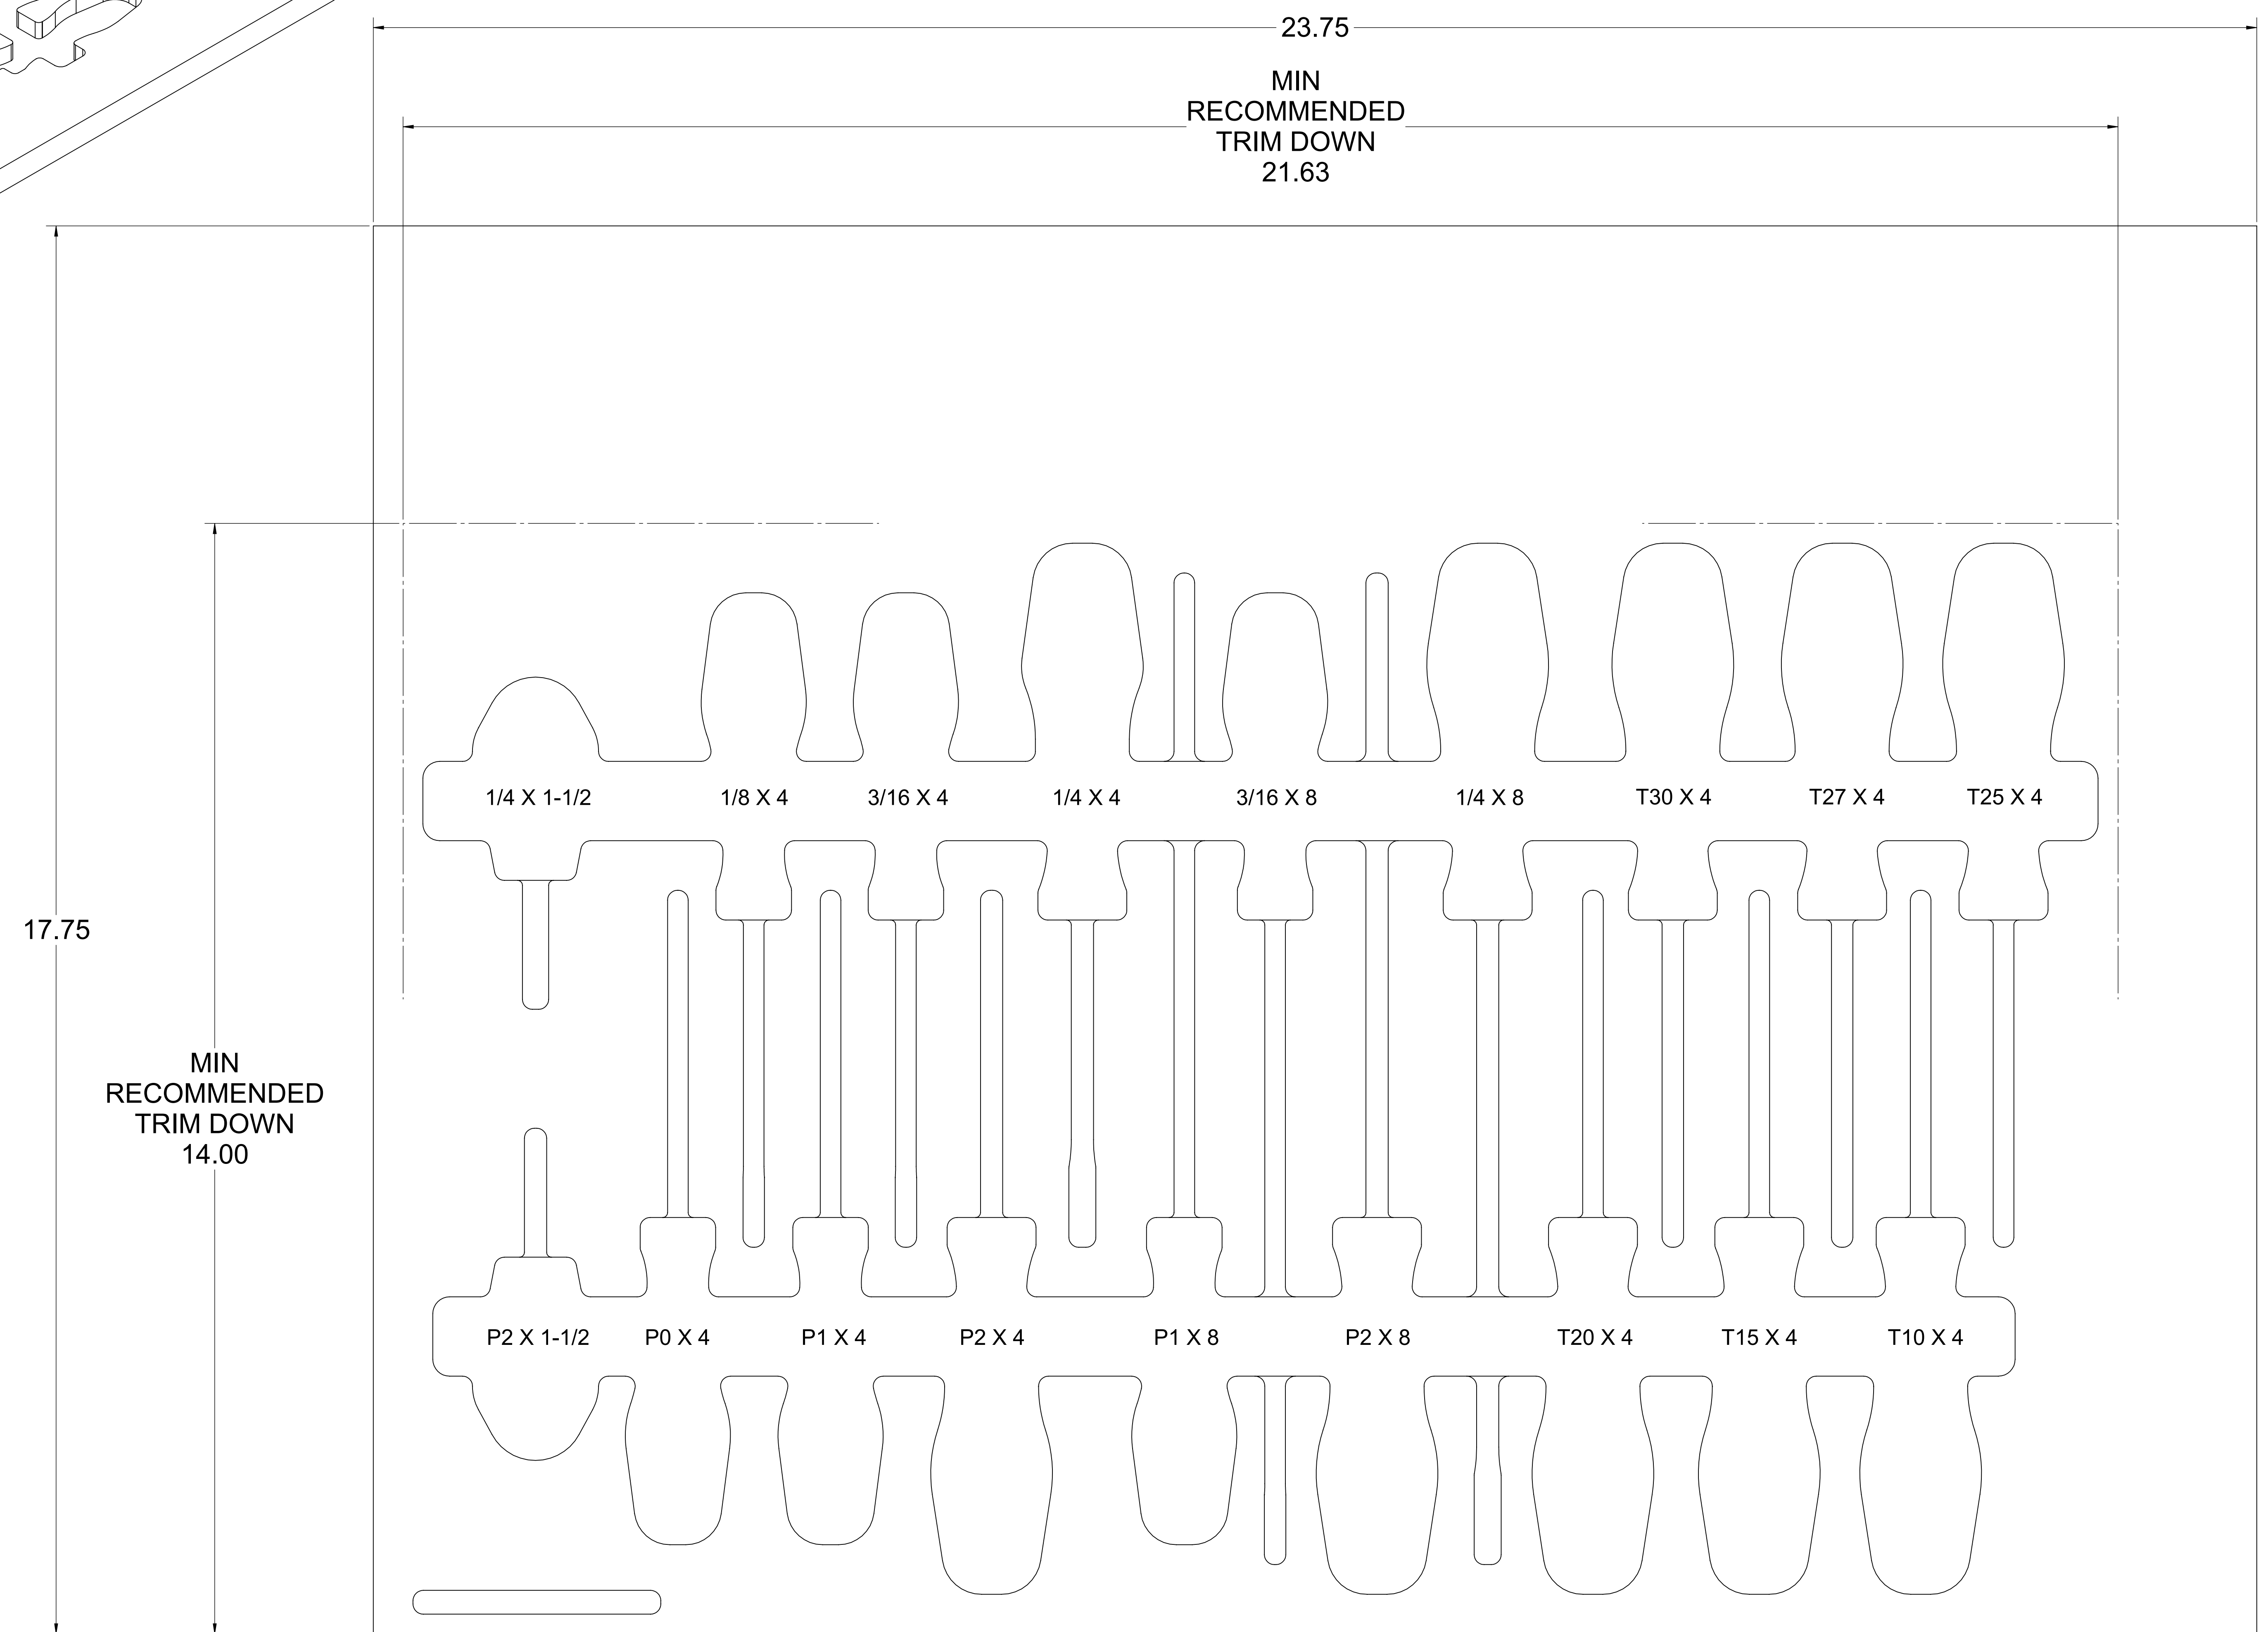

PRINTING INSTRUCTIONS

We recommend printing at full-scale to check the fit with your tools before ordering.

Option 1: Print this page full-scale on a large-format printer (E-Size, 44 inches X 34 inches).

Option 2: Print page 2 - 9 on 8-1/2 X 11 inch paper and assemble.

Thank You!

5.00 IN

5.00 IN

PART NUMBER **F-05418-R**

← 1.00 IN →

↑ 1.00 IN ↓

PAGE KEY

X					

Print on Letter at 100%

DATE CREATED

16 OCT 2023

PART NUMBER

F-05418-R

X

Print on Letter at 100%

1.00
IN

1.00 IN

PART NUMBER

F-05418-R

DATE CREATED

16 OCT 2023

Print on Letter at 100%

← 1.00 IN →