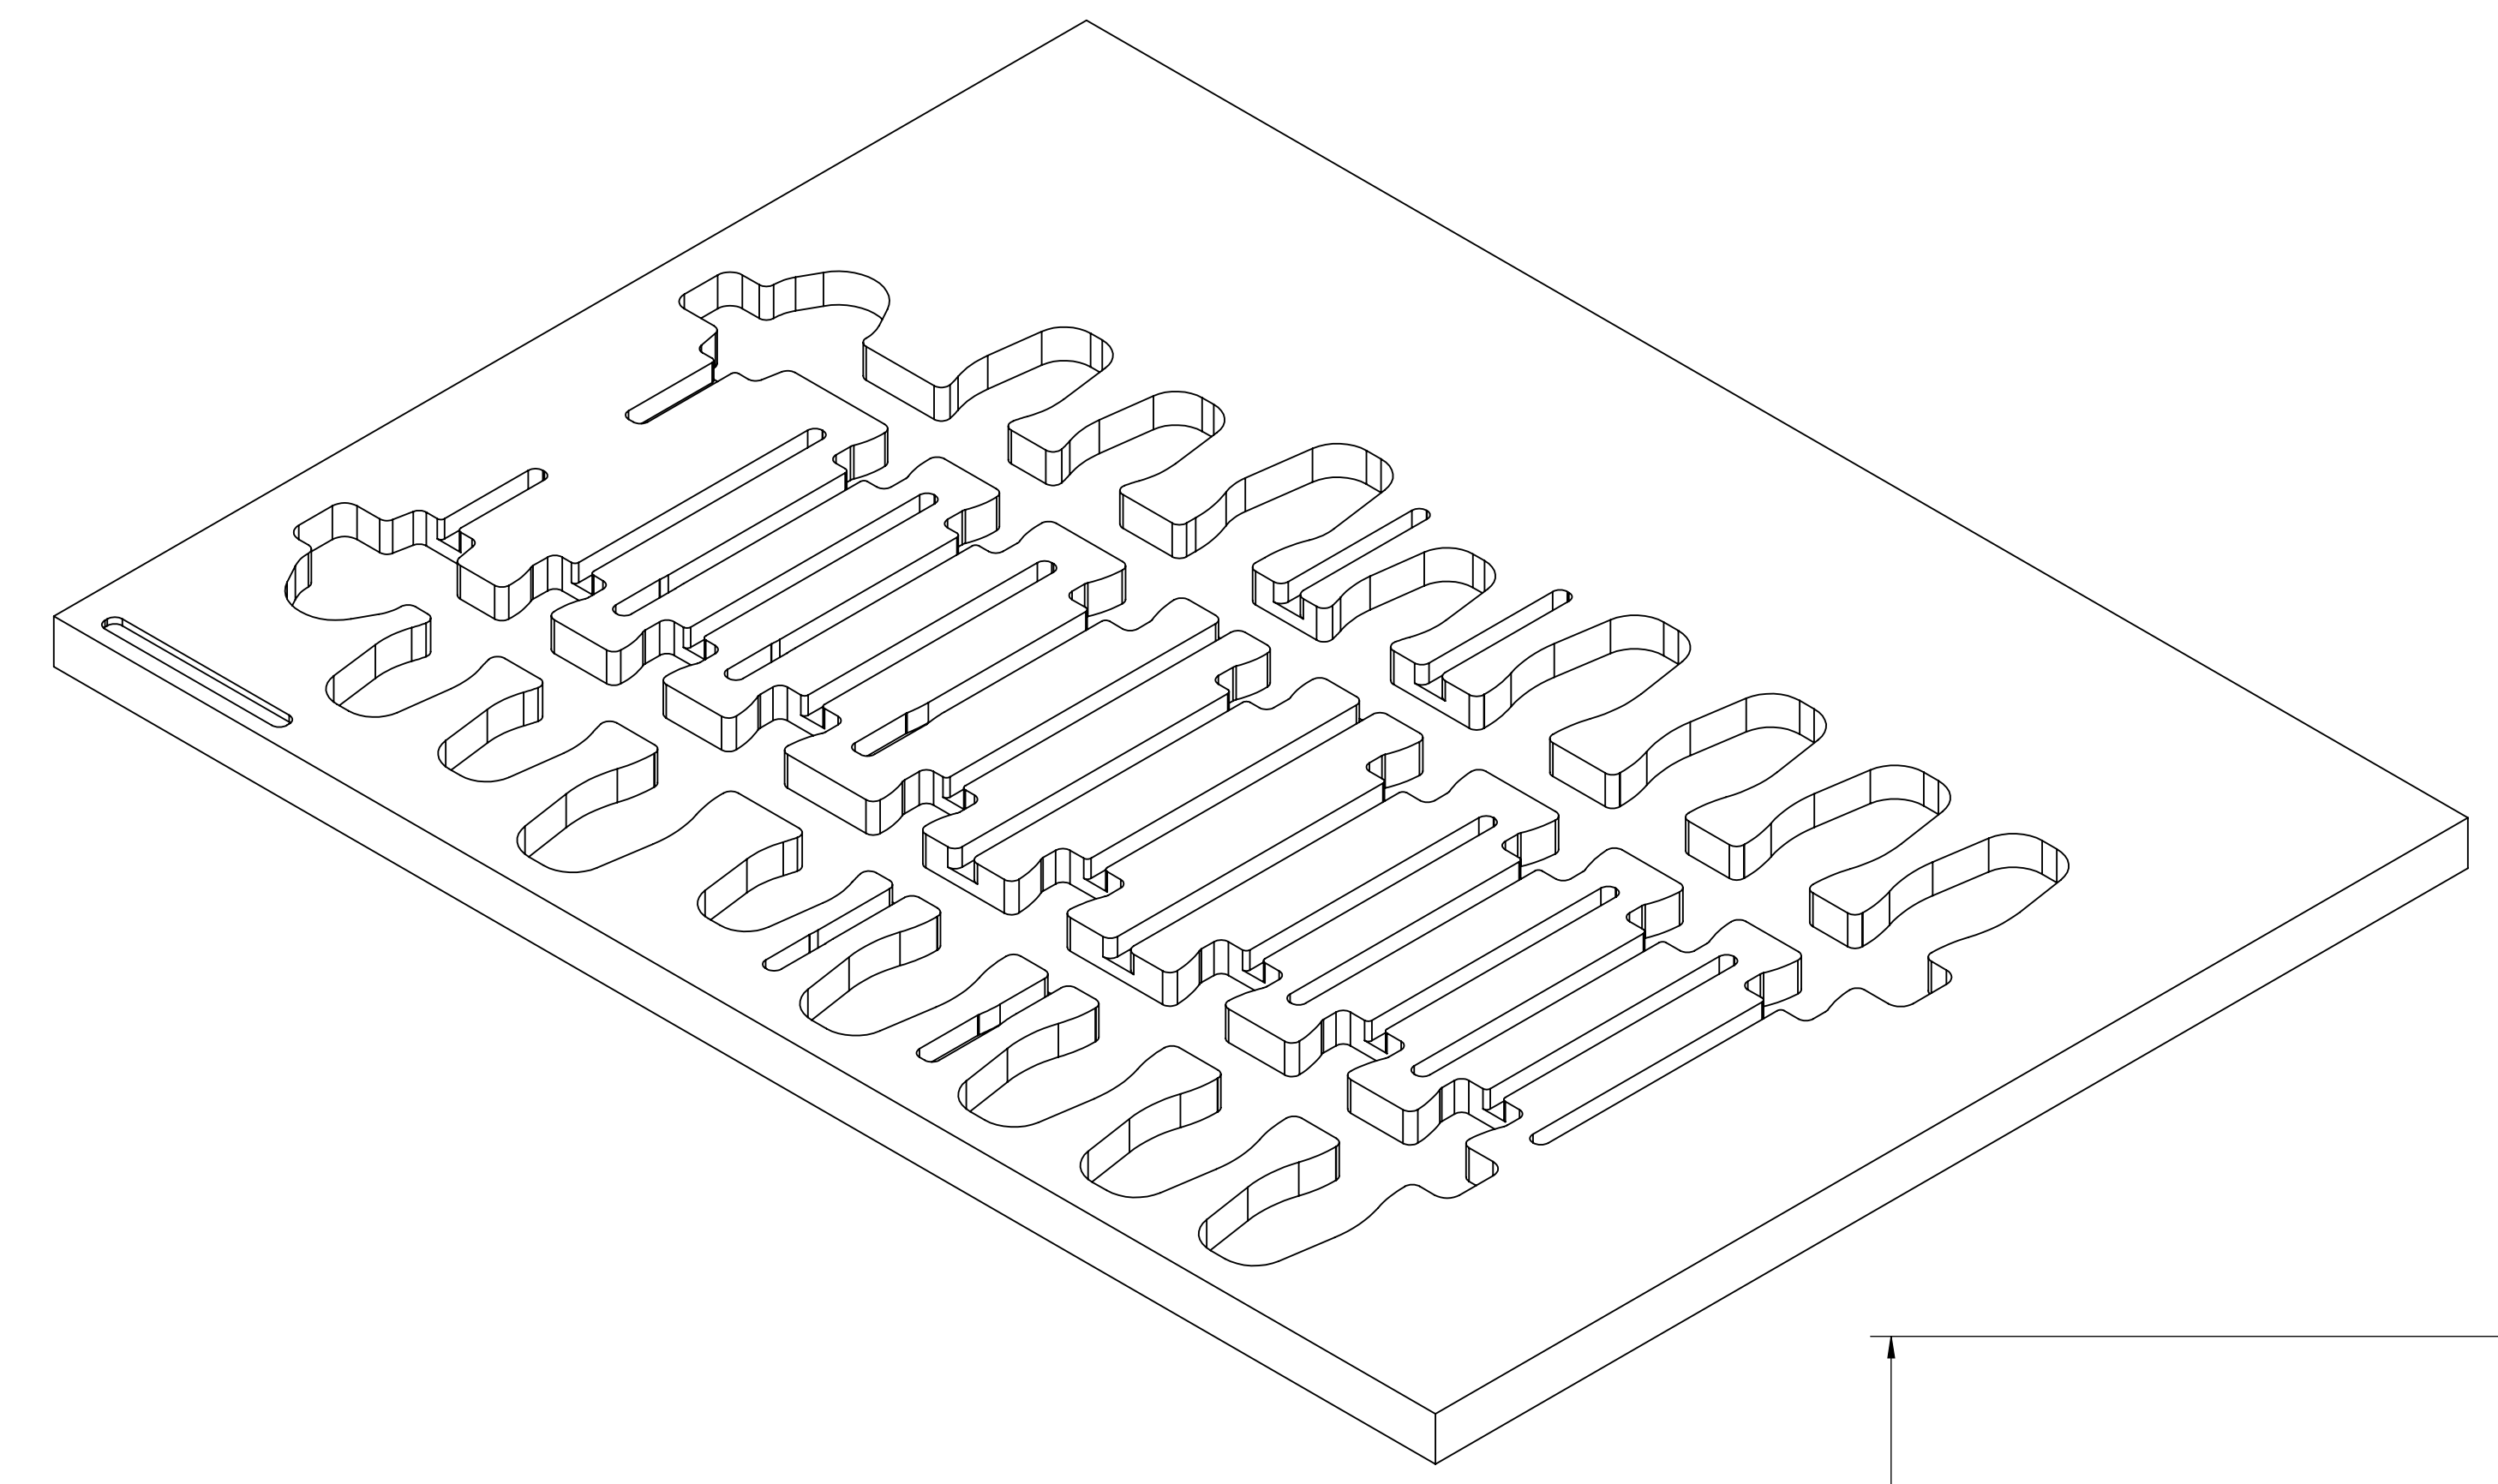

PRINTING INSTRUCTIONS

We recommend printing at full-scale to check the fit with your tools before ordering.

Option 1: Print this page full-scale on a large-format printer (E-Size, 44 inches X 34 inches).

Option 2: Print page 2 - 9 on 8-1/2 X 11 inch paper and assemble.

Thank You!

5.00 IN

5.00 IN

PART NUMBER **F-05418-R**

← 1.00 IN →

↑ 1.00 IN ↓

PAGE KEY

X					

Print on Letter at 100%

DATE CREATED

16 OCT 2023

PART NUMBER

F-05418-R

X

Print on Letter at 100%