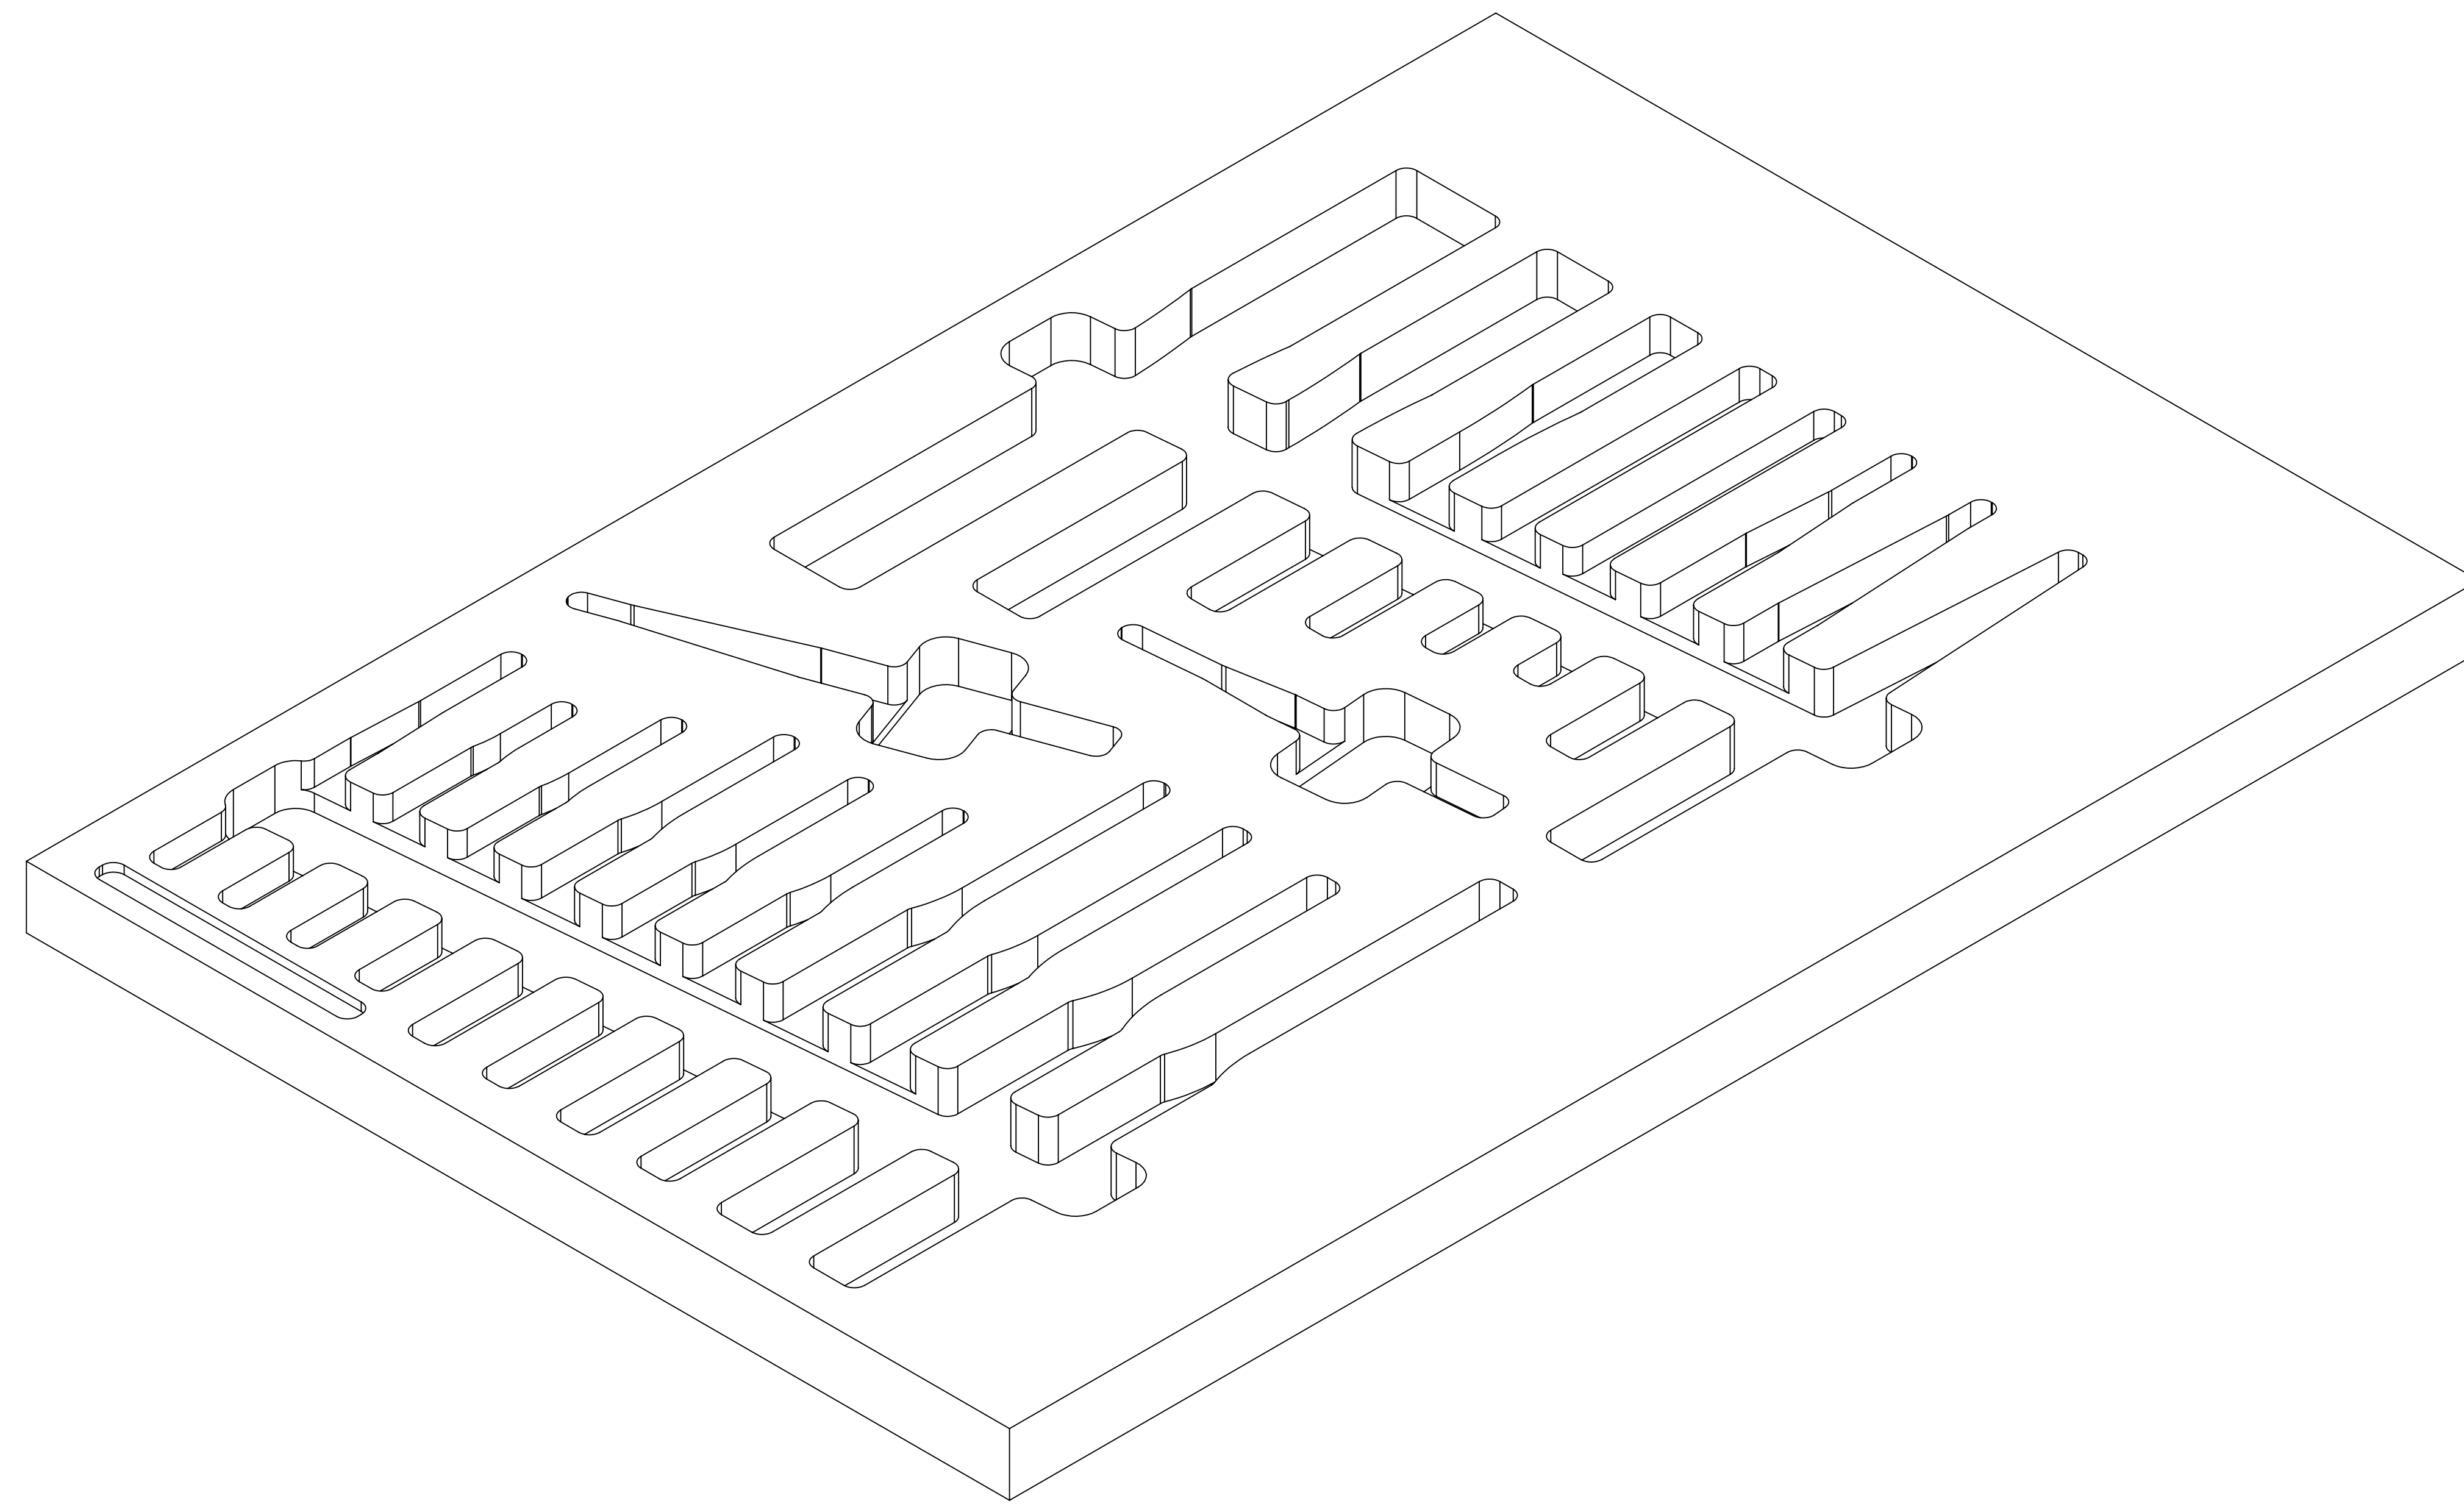

PRINTING INSTRUCTIONS

We recommend printing at full-scale to check the fit with your tools before ordering.

Option 1: Print this page full-scale on a large-format printer (E-Size, 44 inches X 34 inches).

Option 2: Print page 2 - 5 on 8-1/2 X 11 inch paper and assemble.

Thank You!

PART NUMBER **F-05509-R**

Print on Letter at 100%

1.00
IN

1.00 IN

PAGE KEY

DATE CREATED

30 DEC 2023

PART NUMBER

F-05509-R

Print on Letter at 100%

DATE CREATED

30 DEC 2023

PART NUMBER

F-05509-R