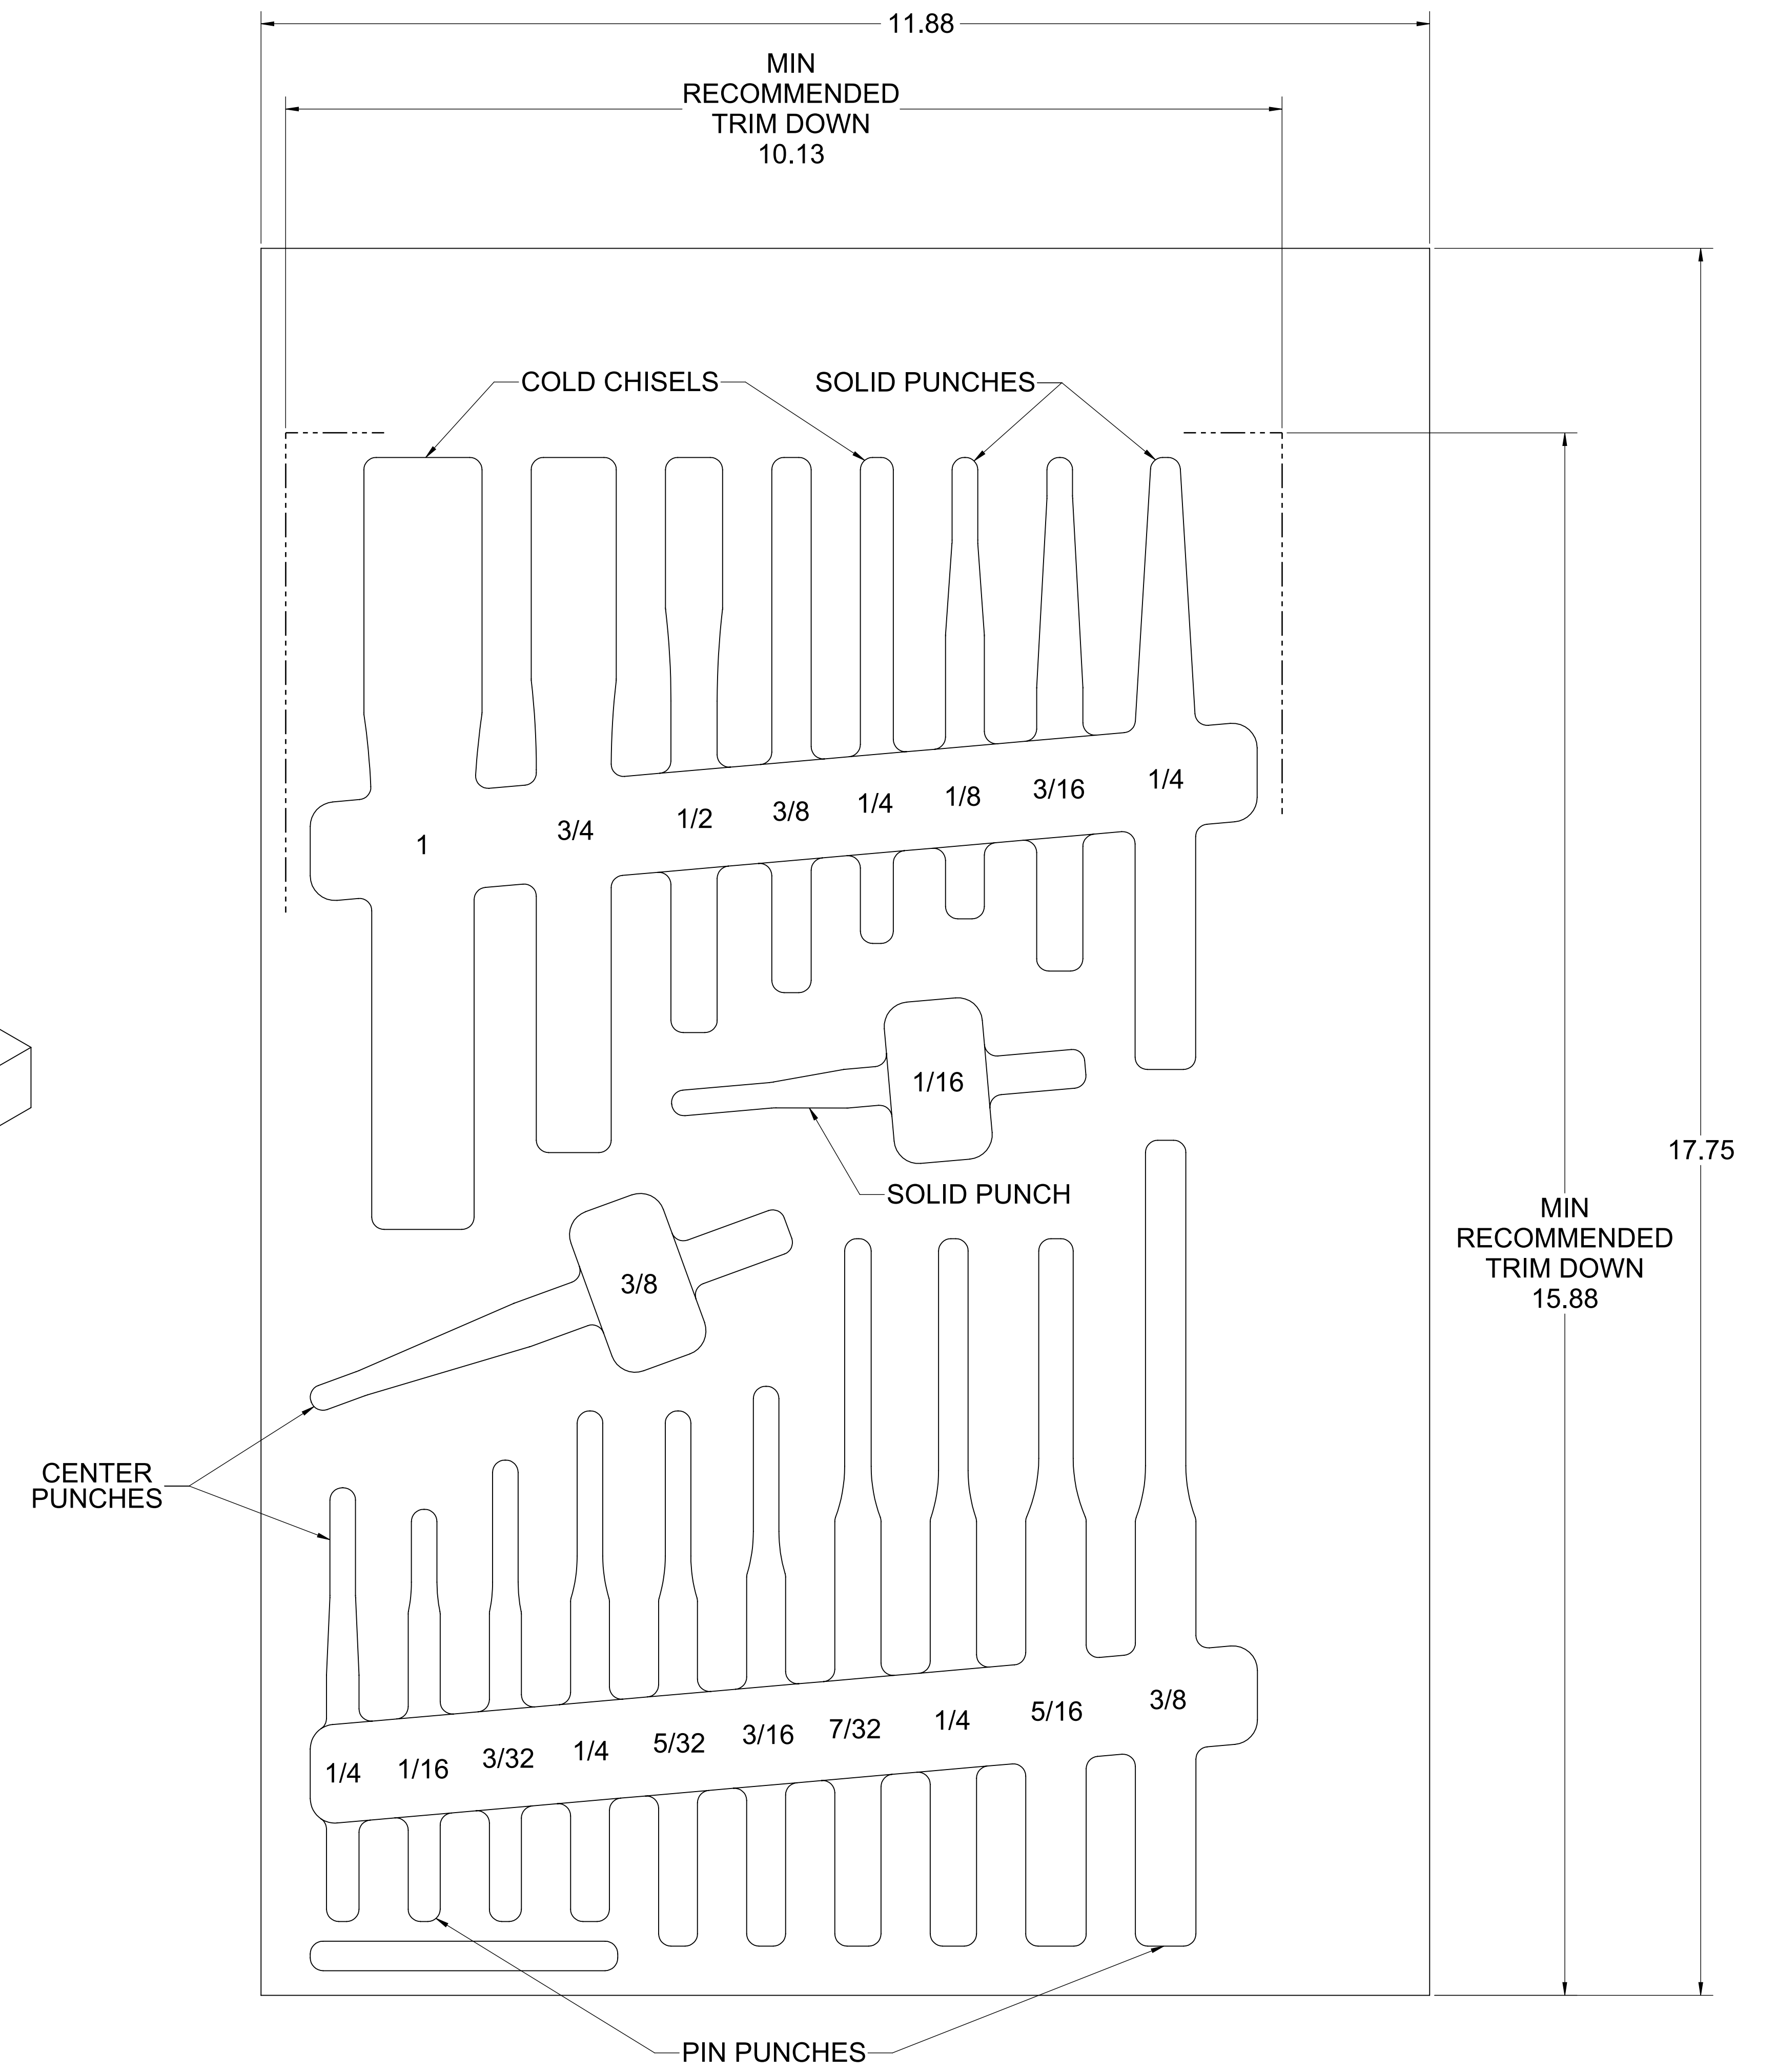

PRINTING INSTRUCTIONS

We recommend printing at full-scale to check the fit with your tools before ordering.

Option 1: Print this page full-scale on a large-format printer (E-Size, 44 inches X 34 inches).

Option 2: Print page 2 - 5 on 8-1/2 X 11 inch paper and assemble.

Thank You!

PART NUMBER **F-05509-R**

Print on Letter at 100%

1.00
IN

1.00 IN

PAGE KEY

DATE CREATED

30 DEC 2023

PART NUMBER

F-05509-R

Print on Letter at 100%

DATE CREATED

30 DEC 2023

PART NUMBER

F-05509-R

1.00 IN

PAGE KEY

1.00
IN

Print on Letter at 100%

DATE CREATED

30 DEC 2023

PART NUMBER

F-05509-R