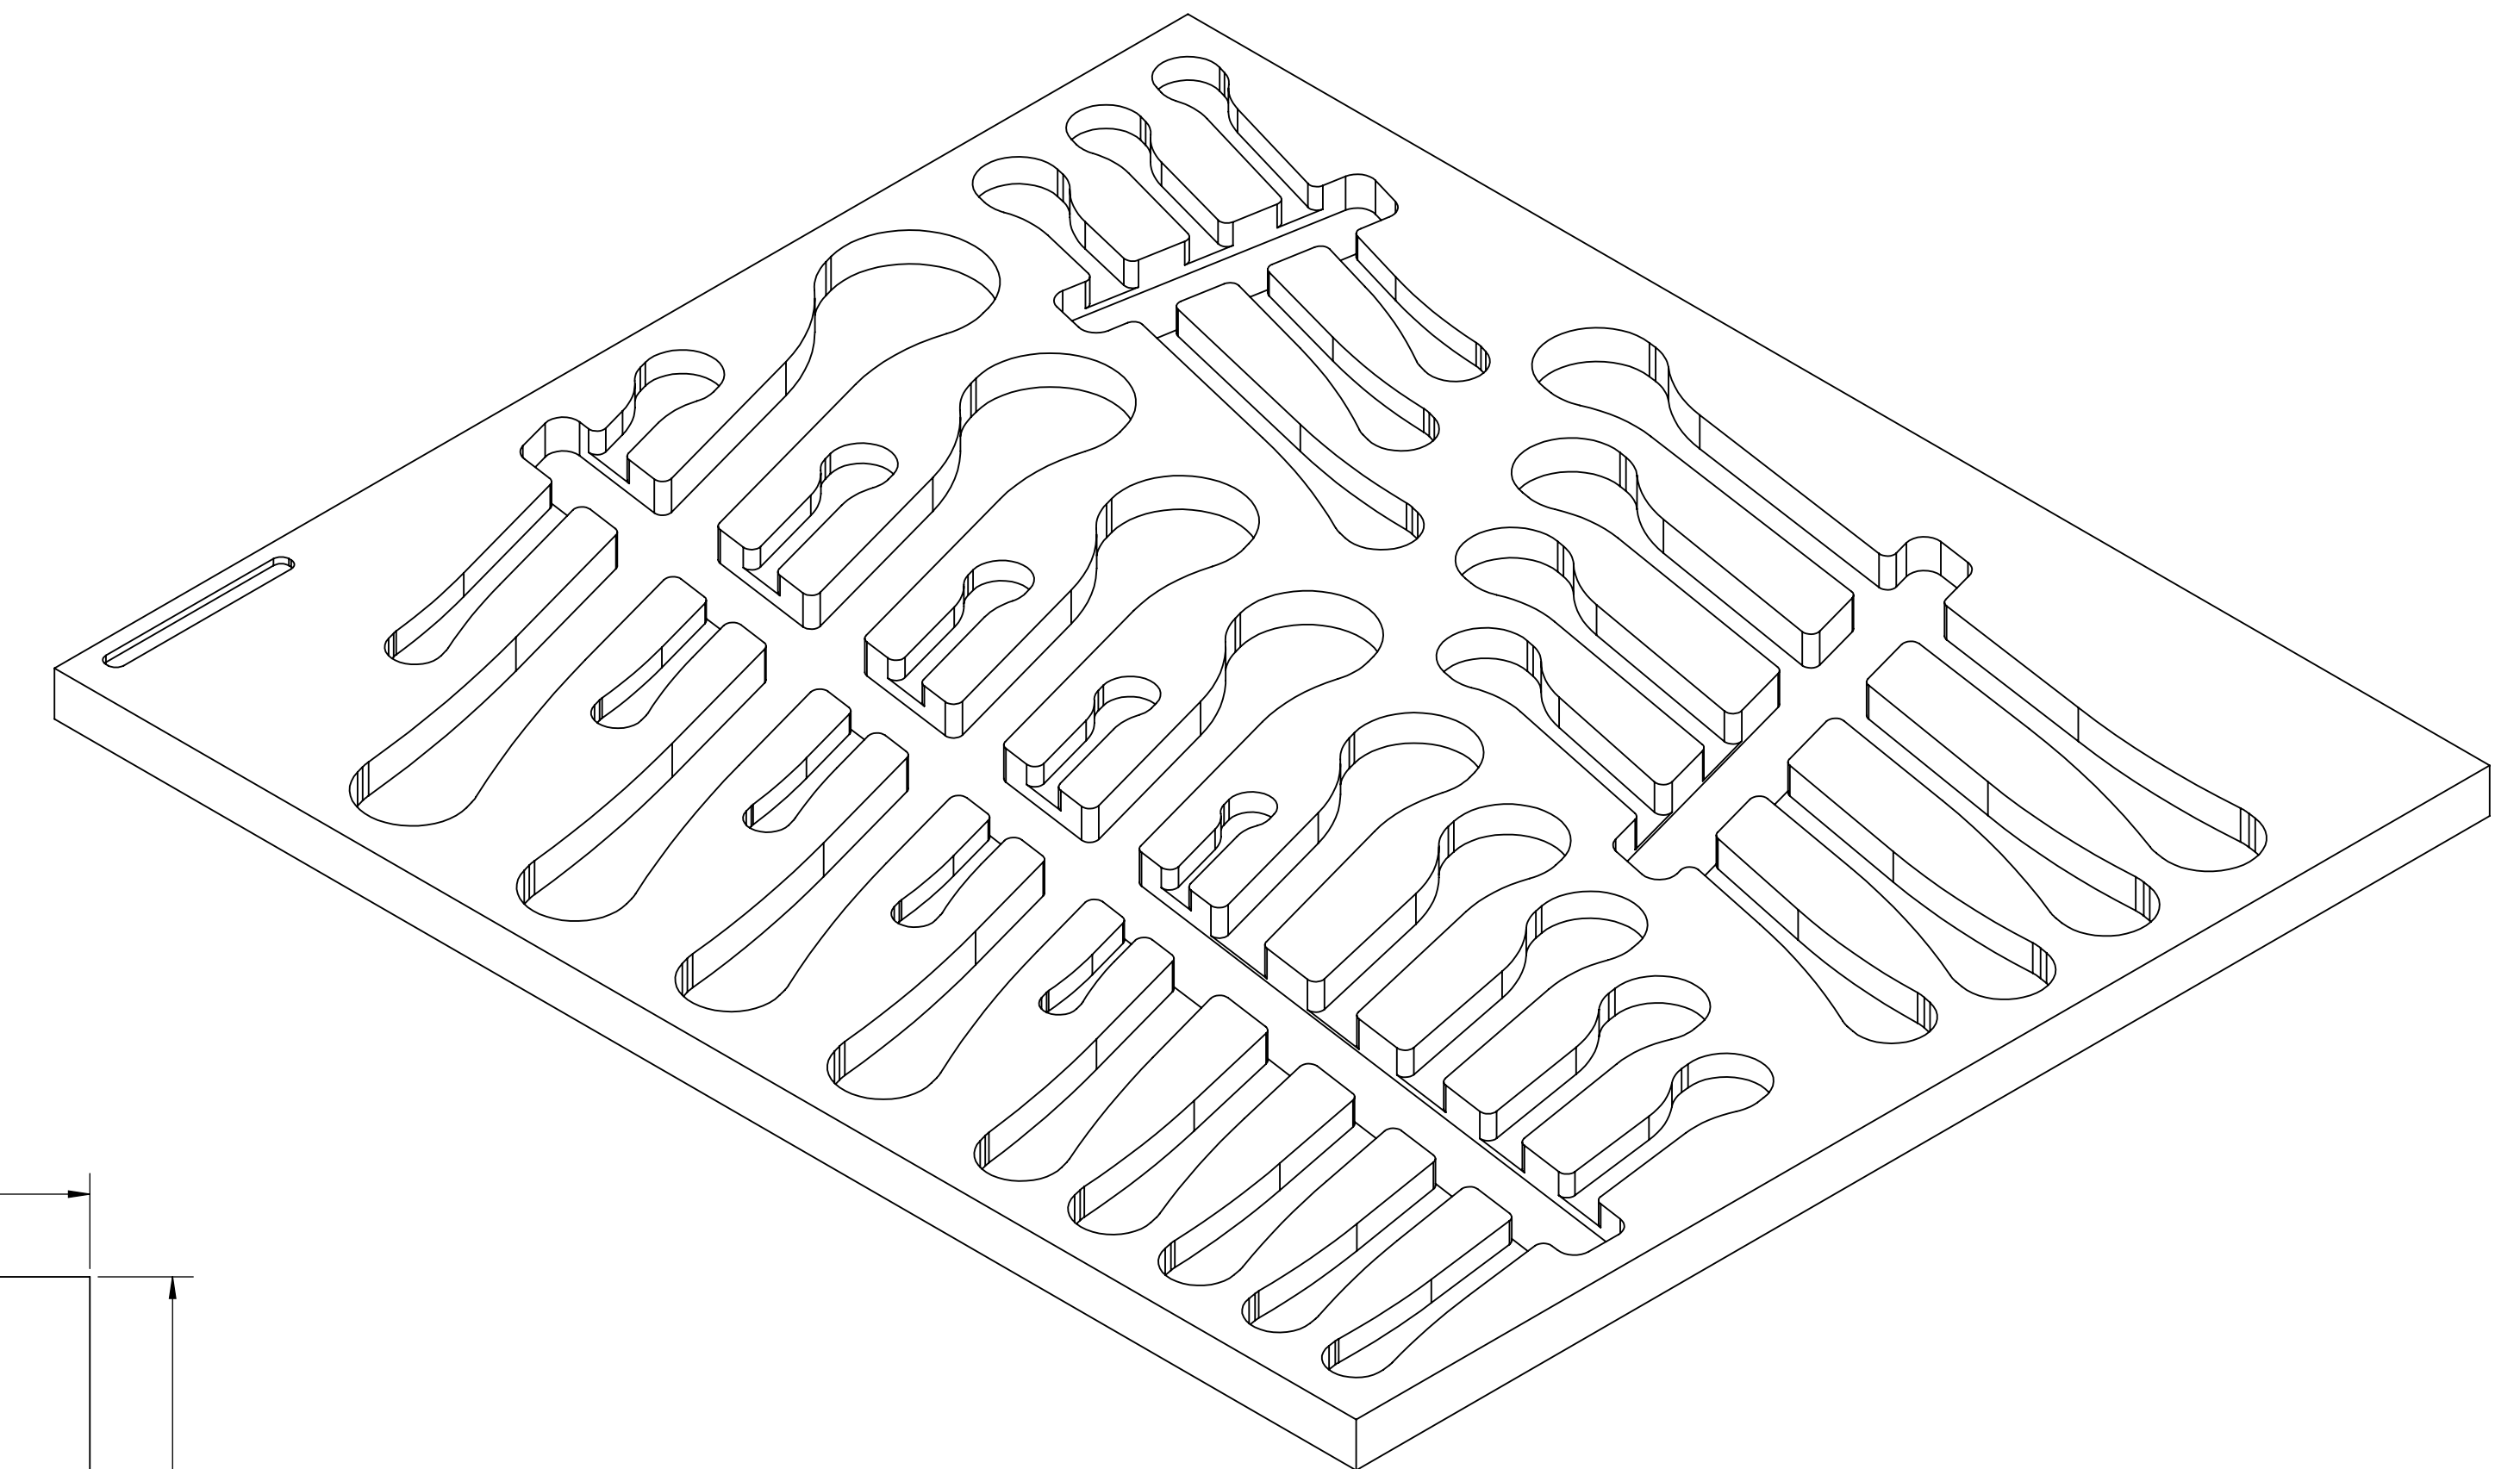

5.00 IN

PART NUMBER F-05824-R

PART NUMBER

← 1.00 IN →

PAGE KEY

X				

↑ 1.00 IN ↓

Print on Letter at 100%

DATE CREATED

10 OCT 2024

PART NUMBER

F-05824-R

← 1.00 IN →

PAGE KEY

1.00
IN

Print on Letter at 100%