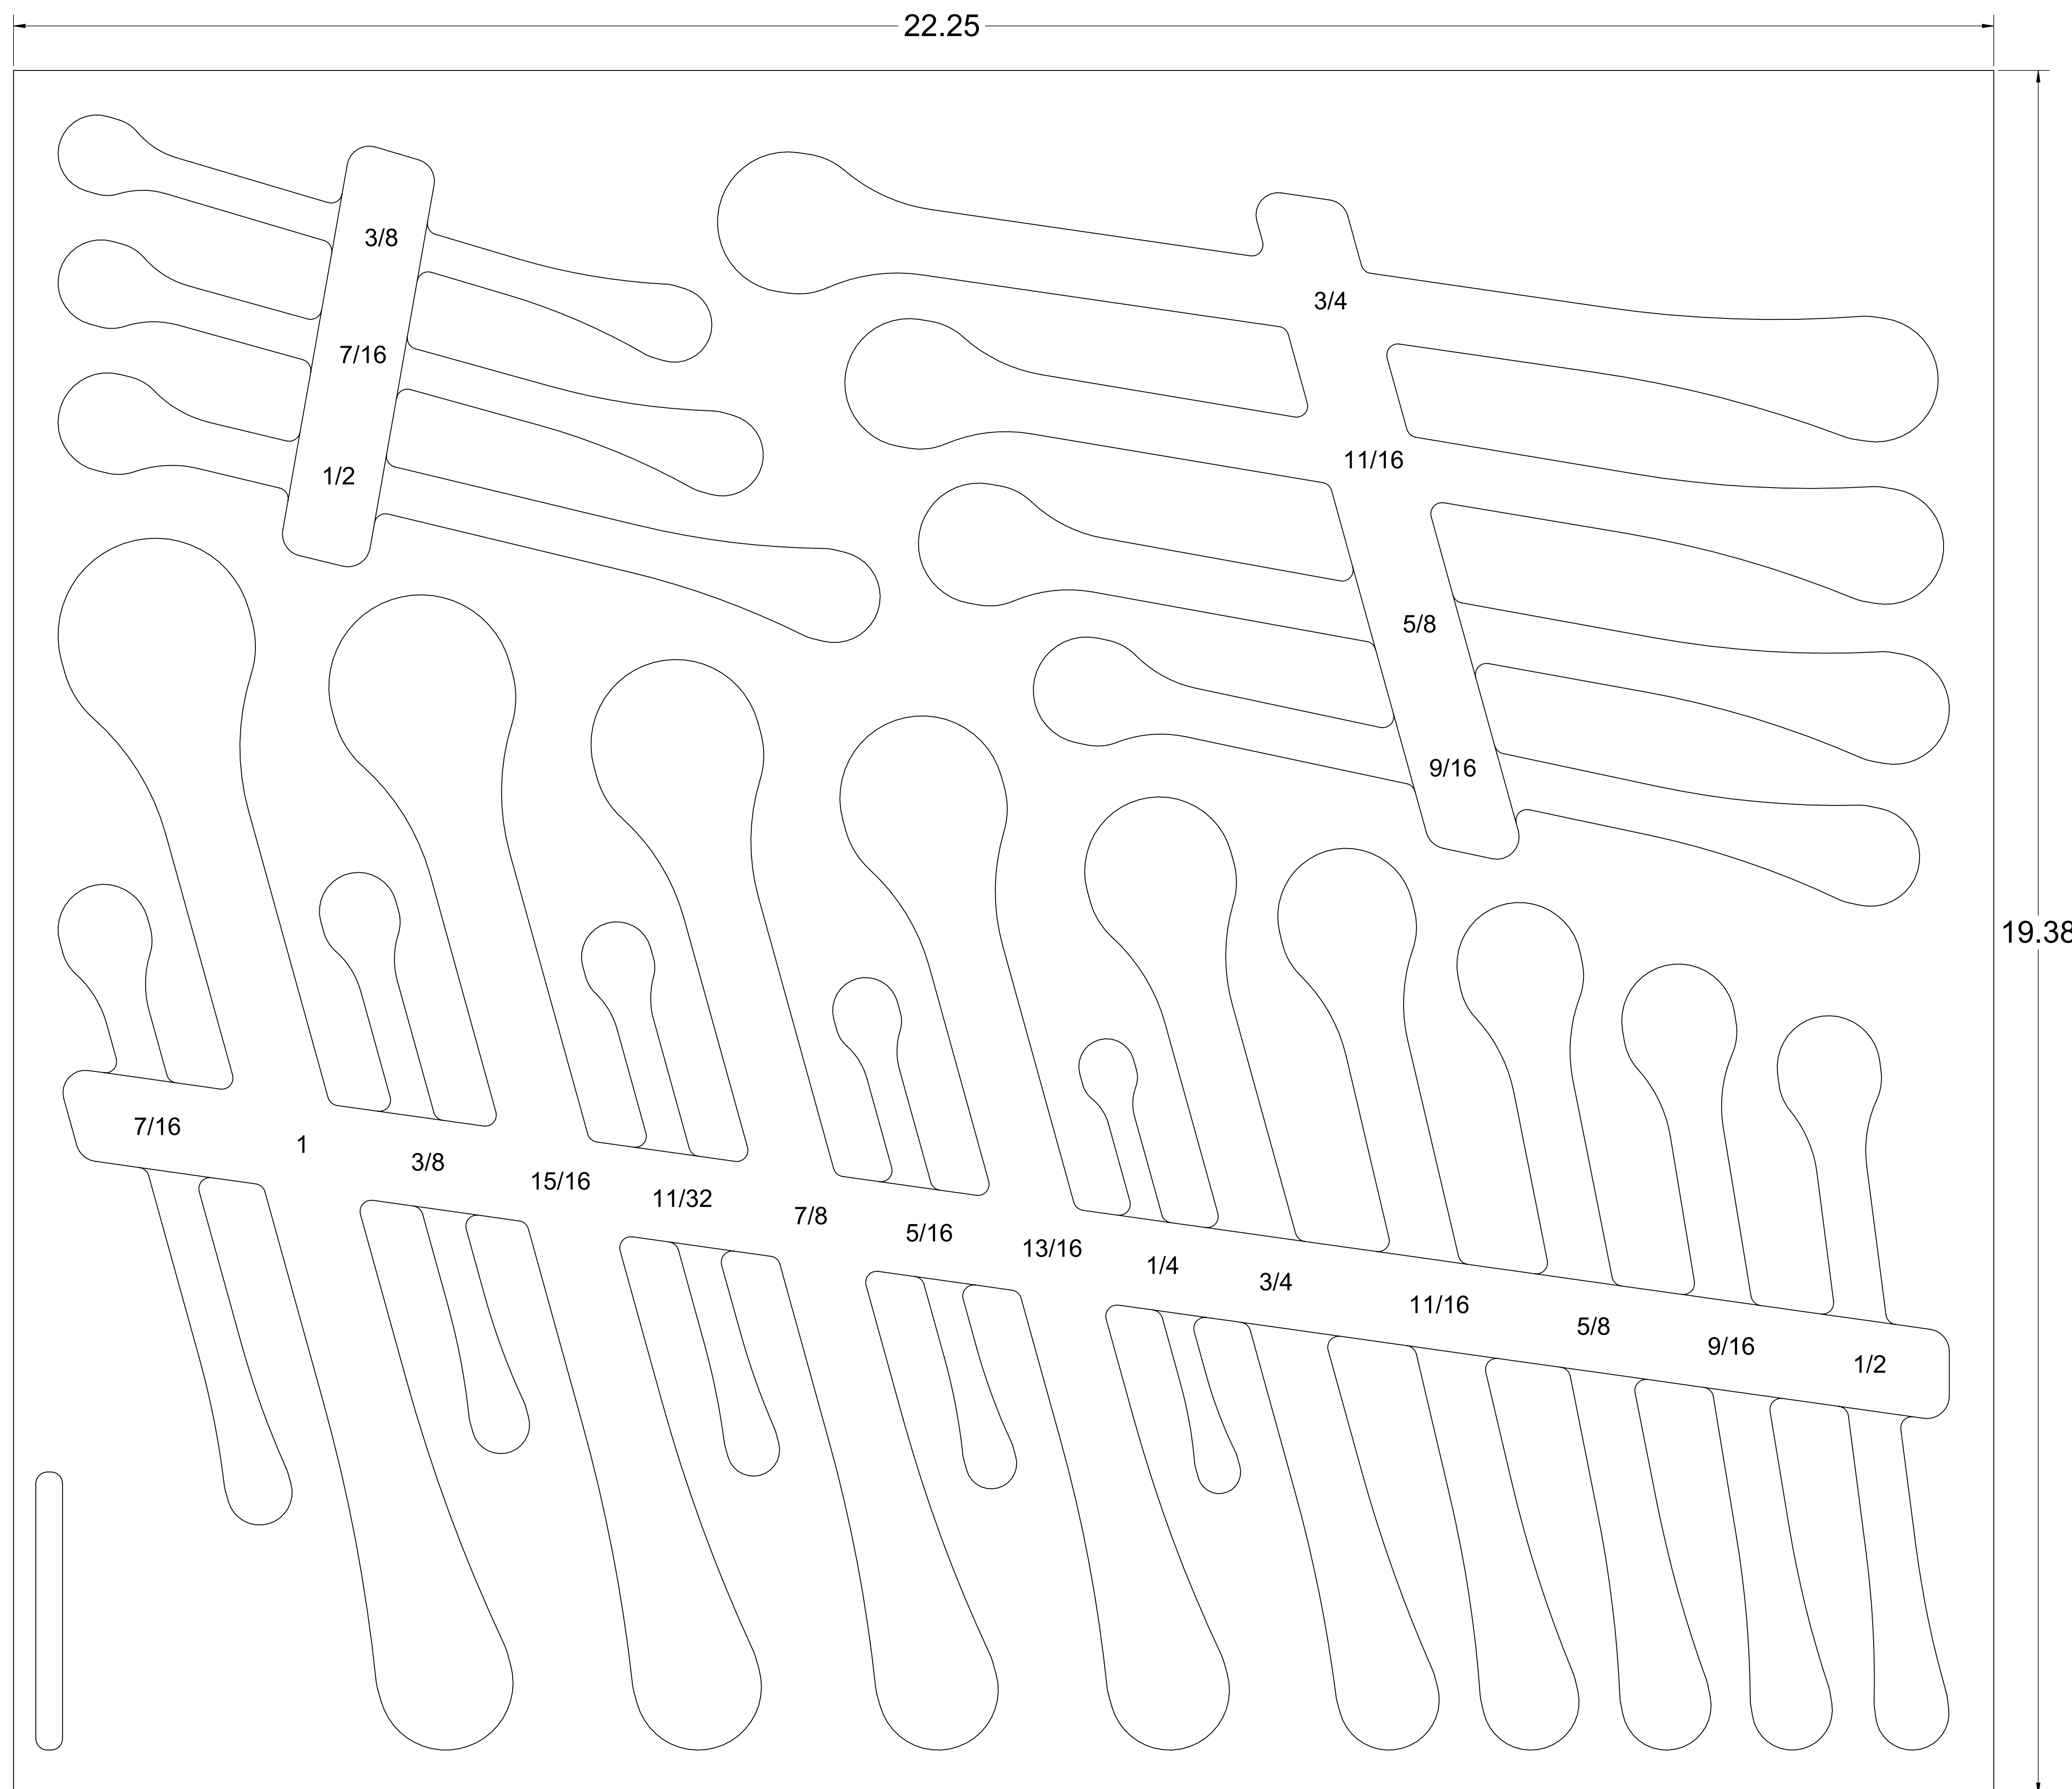

PRINTING INSTRUCTIONS

We recommend printing at full-scale to check the fit with your tools before ordering.

Option 1: Print this page full-scale on a large-format printer (E-Size, 44 inches X 34 inches).

5.00 IN

PART NUMBER F-05824-R

PART NUMBER

← 1.00 IN →

PAGE KEY

X				

↑ 1.00 IN ↓

Print on Letter at 100%

DATE CREATED

10 OCT 2024

PART NUMBER

F-05824-R

← 1.00 IN →

PAGE KEY

1.00
IN

Print on Letter at 100%

DATE CREATED

10 OCT 2024

PART NUMBER

F-05824-R

← 1.00 IN →

PAGE KEY

↑ 1.00 IN ↓

Print on Letter at 100%