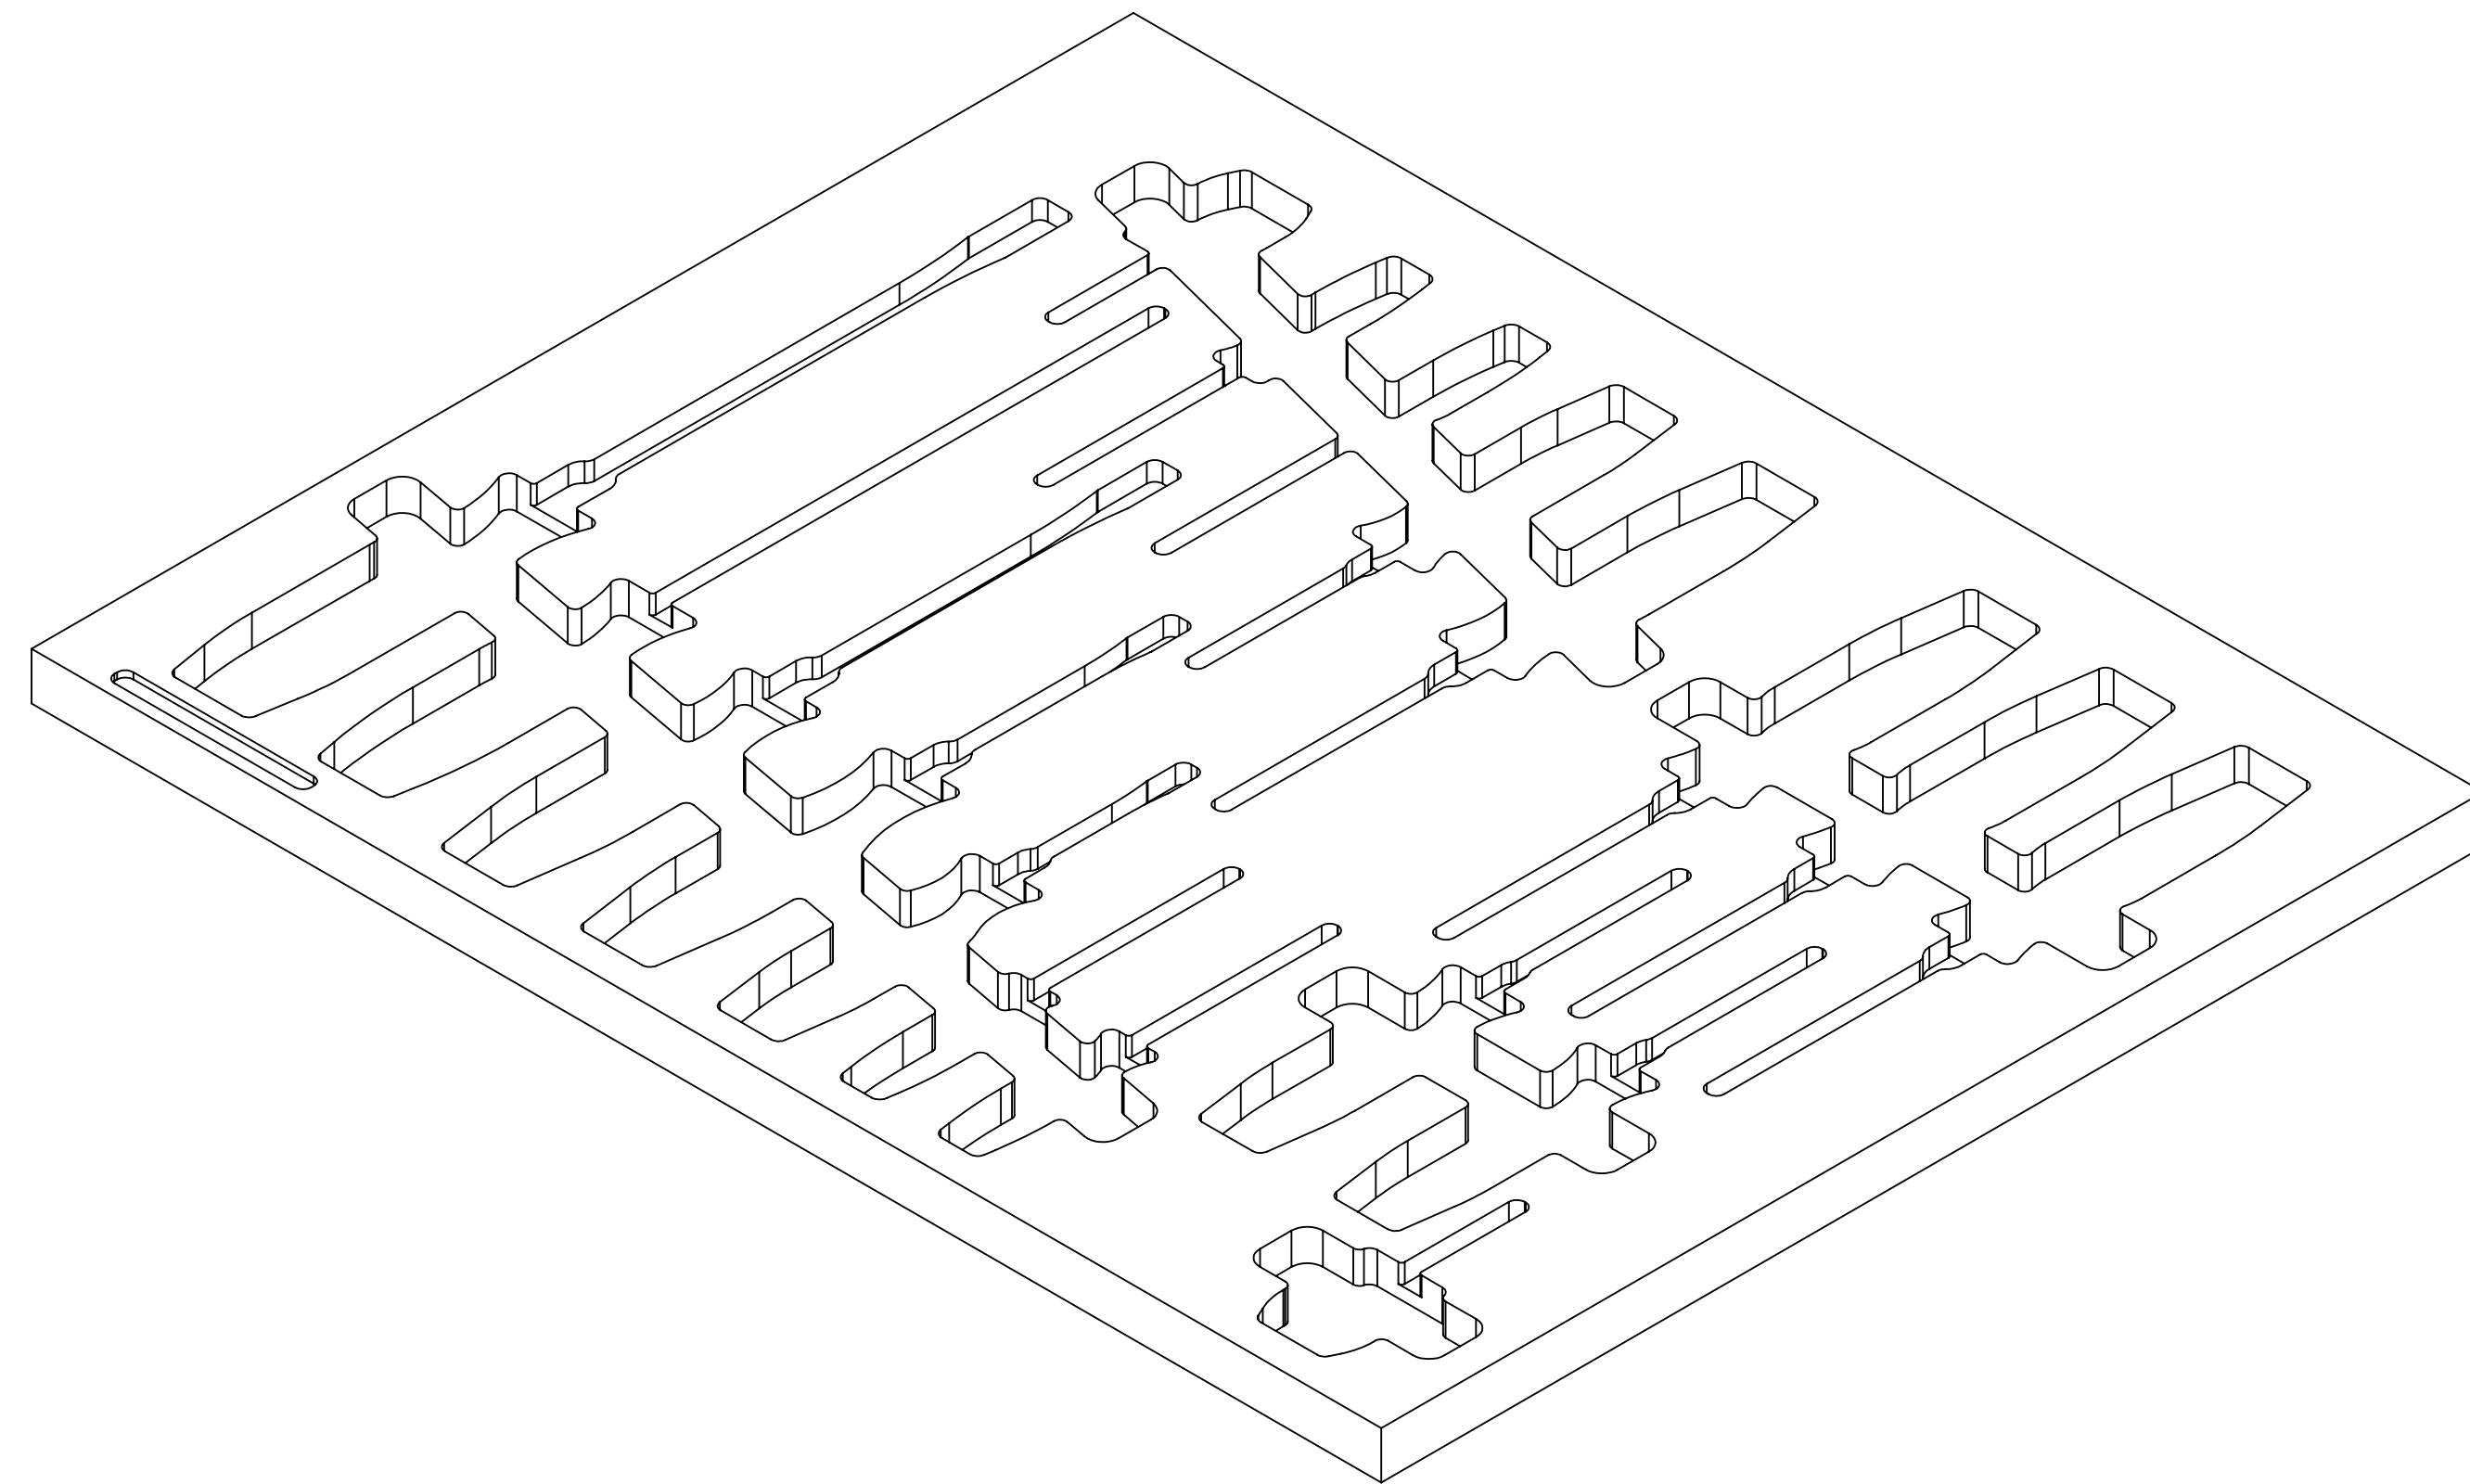

Option 2: Print page 2 - 9 on 8-1/2 X 11 inch paper and assemble.

Thank You!

5.00
IN

5.00
IN

21.44

17.50

PART NUMBER
F1A-01484

PART NUMBER

← 1.00 IN →

↑ 1.00 IN ↓

PAGE KEY

Print on Letter at 100%

DATE CREATED

16 JUN 2016

PART NUMBER

F1A-01484